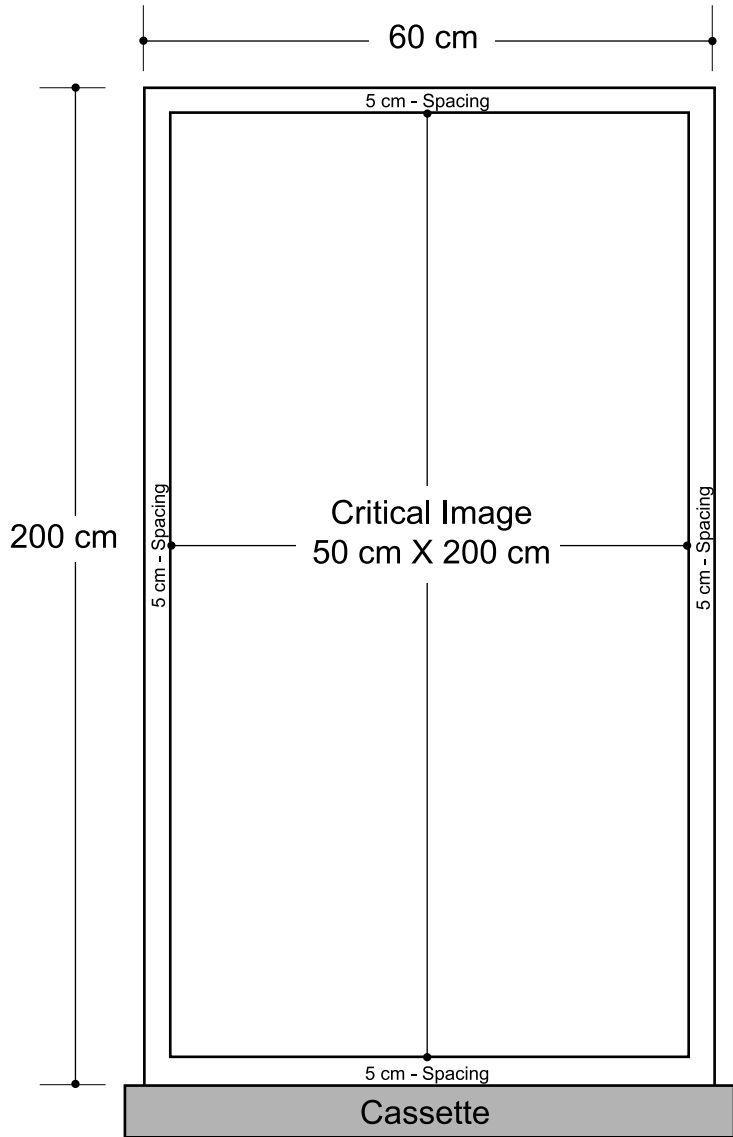

Retractable Banner (60cm - 24")

Graphic Specifications

- 150 dpi
- CMYK
- Actual Size
- JPEG file

Display Dimension:
24" (w) x 78" (h) x 4" (d)

*Design Tips:

Limit Gradient Effects

We don't suggest you to use any gradient effect because when you look closely to the print, you will see transition lines. If you really need to use it, our acceptance level is looking from 2 meters away, the transition lines would be barely visible. Please contact us for further clarification.

5cm Border

Critical images, such as text or non-background images, are **NOT** to be placed within 5cm of the edges. However, your artwork may allow non-critical images, such as background colour and images, bleed to the edges.